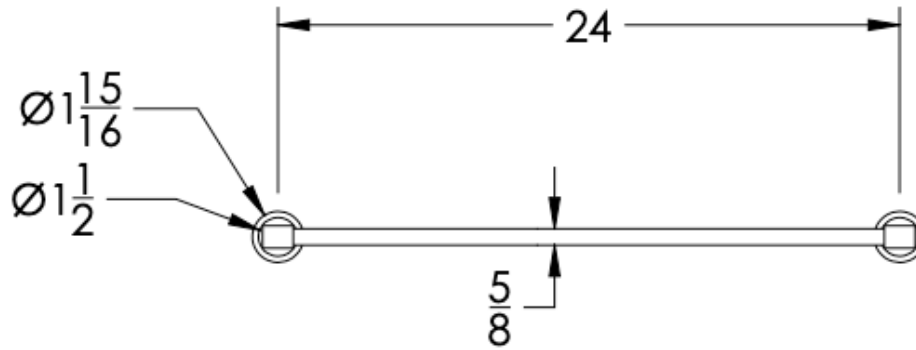

neelnox

LET
THERE
BE **DESIGN.**

FEATURES

- Premium 304 Grade Stainless Steel
- Solid Mount Construction
- Concealed Installation Hardware
- State of the art wall anchors included for installation on Dry wall or Tile

Dimensions in inches

FRONT

TOP

SIDE

NOTE: Dimensions subject to change without notice.