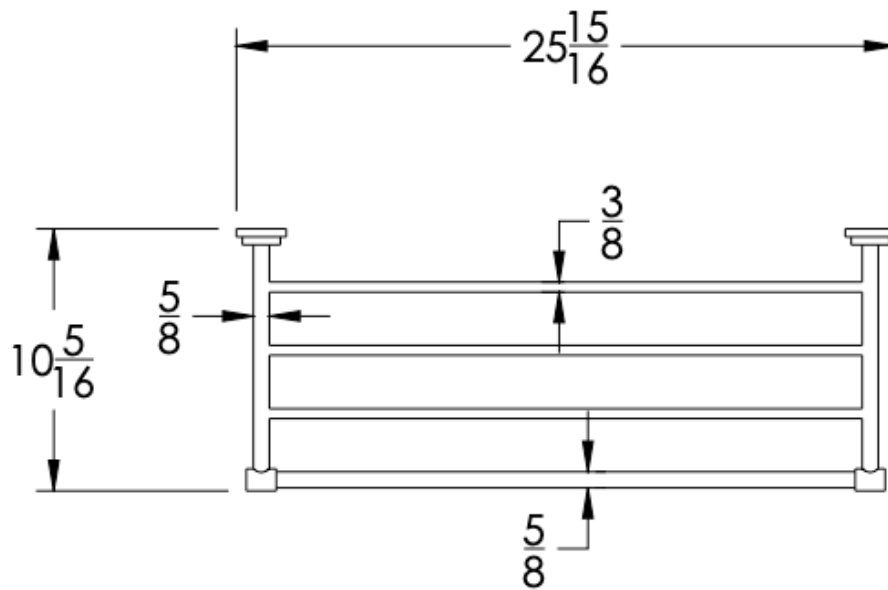

COLLECTION ELOQUENCE CLASSIC

TOWEL RACK

Model	Product	Finishes Available
ELC-TRK24	Towel Rack	Multiple finishes available. Over 23 finishes to choose from.

FINISHES			
	Polished (-P)	Antique Copper (-ACOP)	Polished Gold (-PGLD)
	Brushed (-B)	Polished Brass (-PBRS)	Brushed Copper (-BCOP)
	Brushed Gold (-BGLD)	Matte White (-WHT)	Brushed Rose Gold (-BRGD)
	Matte Black (-BLK)	Brushed Modern Bronze (-BMBRZ)	Brushed Black (-BRBLK)
	Oil Rubbed Bronze (-ORB)	Glossy White (-GWHT)	Polished Black (-PBLK)
	Brushed Brass (-BBRS)	Polished Rose Gold (-PRGD)	Antique Nickel (-ANKL)
	Brushed Bronze (-BBRZ)	Unlacquered Brass (-UBRS)	Black Nickel (-NKBL)
	Antique Brass (-ABRS)	Polished Nickel (-PNKL)	

Dimensions in inches

FRONT

TOP

SIDE

NOTE: Dimensions subject to change without notice.