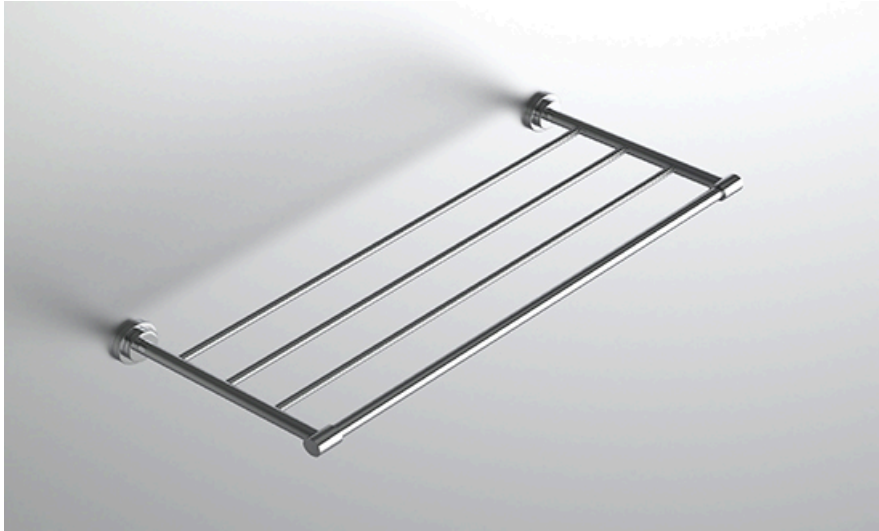

neelnox

LET
THERE
BE **DESIGN.**

FEATURES

- Premium 304 Grade Stainless Steel
- Solid Mount Construction
- Concealed Installation Hardware
- State of the art wall anchors included for installation on Dry wall or Tile

COLLECTION ELOQUENCE CLASSIC

TOWEL RACK

Model	Product	Finishes Available
ELC-TRK24	Towel Rack	Multiple finishes available. Over 23 finishes to choose from.

FINISHES			
	Polished (-P)	Antique Copper (-ACOP)	Polished Gold (-PGLD)
	Brushed (-B)	Polished Brass (-PBRS)	Brushed Copper (-BCOP)
	Brushed Gold (-BGLD)	Matte White (-WHT)	Brushed Rose Gold (-BRGD)
	Matte Black (-BLK)	Brushed Modern Bronze (-BMBRZ)	Brushed Black (-BRBLK)
	Oil Rubbed Bronze (-ORB)	Glossy White (-GWHT)	Polished Black (-PBLK)
	Brushed Brass (-BBRS)	Polished Rose Gold (-PRGD)	Antique Nickel (-ANKL)
	Brushed Bronze (-BBRZ)	Unlacquered Brass (-UBRS)	Black Nickel (-NKBL)
	Antique Brass (-ABRS)	Polished Nickel (-PNKL)	

Dimensions in inches

FRONT

TOP

SIDE

NOTE: Dimensions subject to change without notice.